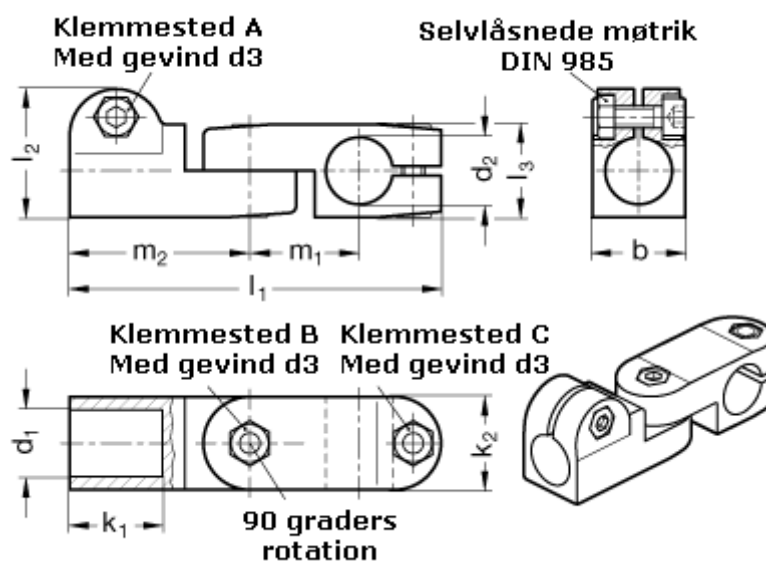

Article number: 20287B14B142SW

Description: E+G swivel clamp
GN287-B14-B14-2-SW

Measures

$b = 25$	$m_1 = 29.5$
$d_1 = B14$	$m_2 = 48.5$
$d_2 = B14$	
$d_3 = M 6$	
$k_1 = 25$	
$k_2 = 25$	
$l_1 = 100$	
$l_2 = 34.5$	